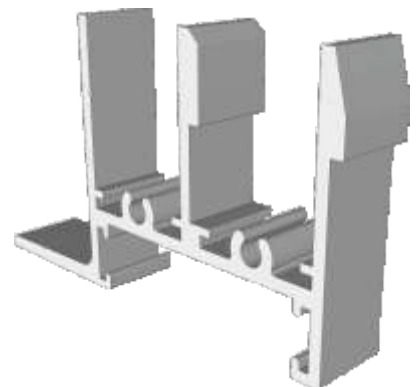

Vertical Slider Secondary

Slim Line Equal Leg Section Guide

Non-Balanced, Balanced & Balanced Tilt Back

DURATION
WINDOWS

Contents

Parts

Outer Frames - Balanced & Non-Balanced	3
Outer Frames - Tilt Back	4
Panels Parts - All Three Systems	5

Sections

Non-Balanced V/S - Face & Reveal Fixed	6
Balanced V/S - Face & Reveal Fixed	7
Tilt Back V/S - Face Fixed	8
Tilt Back V/S - Reveal Fixed	9

Outer Frames - Balanced & Non Balanced

SG40 - Face Fix Top / Bottom

SG42 - Face Fix Sides

SG41 - Reveal Fix Top / Bottom

SG43 - Reveal Fix Sides

Outer Frames - Tilt Back

SG44 - Face Fix Top / Bottom

SG46 - Face Fix Sides

SG45 - Reveal Fix Top / Bottom

SG47 - Reveal Fix Sides

Panel Parts

SG64 - Sides / Top Bar

SG62 - Interlock

SG61 - Handle Interlock

SG63 - Extended Panel

SG87 - Outer Frame Bottom

SG77 - Panel Sides (TB)

SG78 - Top & Bottom (TB)