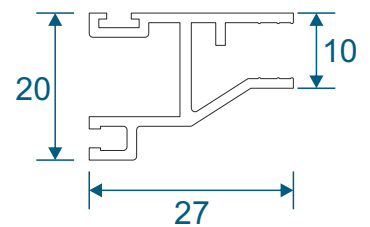

SG42 - Face Fix Sides

SG41 - Reveal Fix Top / Bottom

SG43 - Reveal Fix Sides

Outer Frames - Tilt Back

SG44 - Face Fix Top / Bottom

SG46 - Face Fix Sides

SG45 - Reveal Fix Top / Bottom

SG47 - Reveal Fix Sides

Panel Parts

SG64 - Sides / Top Bar

SG62 - Interlock

SG61 - Handle Interlock

SG63 - Extended Panel

SG87 - Outer Frame Bottom

SG77 - Panel Sides (TB)

SG78 - Top & Bottom (TB)

SG79 - Interlock (TB)

SG80 - Interlock (TB)

Non-Balanced Vertical Slider

Face Fix

Reveal Fix

Balanced Vertical Slider

Face Fix

Reveal Fix