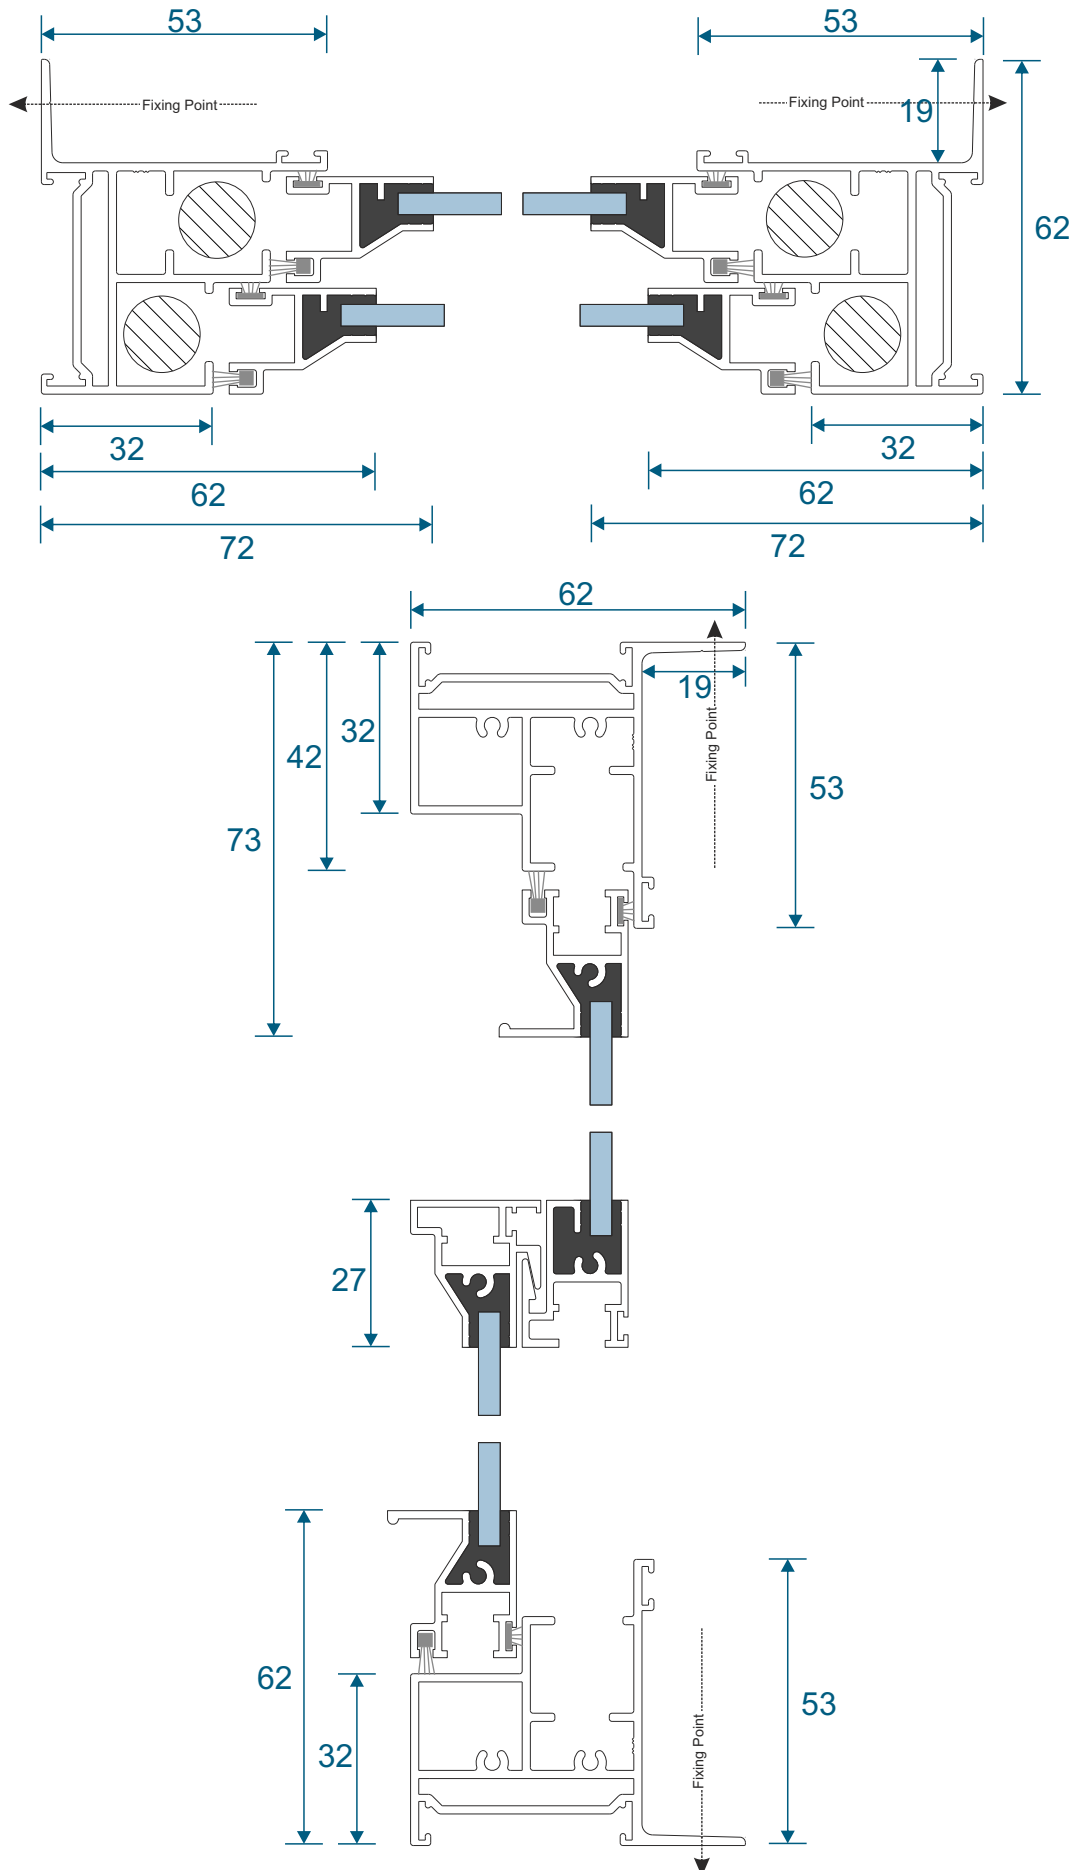

Balanced Tilt Back Vertical Slider

Reveal Fix