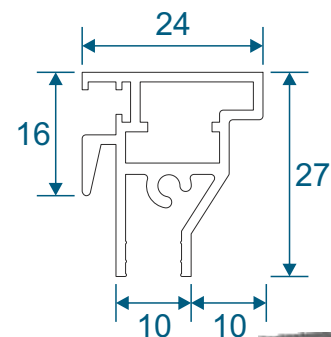

SG42 - Face Fix Sides

SG41 - Reveal Fix Top / Bottom

SG43 - Reveal Fix Sides

Outer Frames - Tilt Back

SG44 - Face Fix Top / Bottom

SG46 - Face Fix Sides

SG45 - Reveal Fix Top / Bottom

SG47 - Reveal Fix Sides

Panel Parts

SG64 - Sides / Top Bar

SG62 - Interlock

SG61 - Handle Interlock

SG63 - Extended Panel

SG87 - Outer Frame Bottom

SG77 - Panel Sides (TB)

SG78 - Top & Bottom (TB)

SG79 - Interlock (TB)

SG80 - Interlock (TB)

Non-Balanced Vertical Slider

Face Fix

Reveal Fix

Balanced Vertical Slider

Face Fix

Reveal Fix