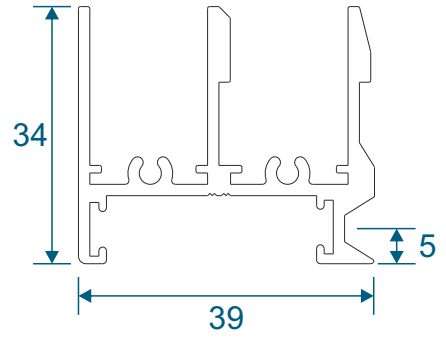

Vertical Slider Secondary

Slim Line Equal Leg Section Guide

Non-Balanced, Balanced & Balanced Tilt Back

DURATION
WINDOWS

Contents

Parts

Outer Frames - Balanced & Non-Balanced	3
Outer Frames - Tilt Back	4
Panels Parts - All Three Systems	5

Sections

Non-Balanced V/S - Face & Reveal Fixed	6
Balanced V/S - Face & Reveal Fixed	7
Tilt Back V/S - Face Fixed	8
Tilt Back V/S - Reveal Fixed	9

Outer Frames - Balanced & Non Balanced

SG40 - Face Fix Top / Bottom

SG42 - Face Fix Sides

SG41 - Reveal Fix Top / Bottom

SG43 - Reveal Fix Sides

Outer Frames - Tilt Back

SG44 - Face Fix Top / Bottom

SG46 - Face Fix Sides

SG45 - Reveal Fix Top / Bottom

SG47 - Reveal Fix Sides

SG79 - Interlock (TB)

SG80 - Interlock (TB)

Non-Balanced Vertical Slider

Face Fix

Reveal Fix

Balanced Vertical Slider

Face Fix

Reveal Fix