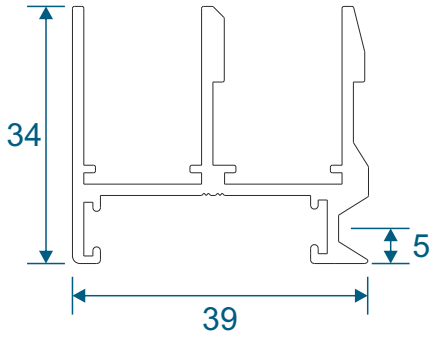

Vertical Slider Secondary

Slim Line Equal Leg Section Guide

Non-Balanced, Balanced & Balanced Tilt Back

DURATION
WINDOWS

Contents

Parts

Outer Frames - Balanced & Non-Balanced	3
Outer Frames - Tilt Back	4
Panels Parts - All Three Systems	5

Sections

Non-Balanced V/S - Face & Reveal Fixed	6
Balanced V/S - Face & Reveal Fixed	7
Tilt Back V/S - Face Fixed	8
Tilt Back V/S - Reveal Fixed	9

Outer Frames - Balanced & Non Balanced

SG40 - Face Fix Top / Bottom