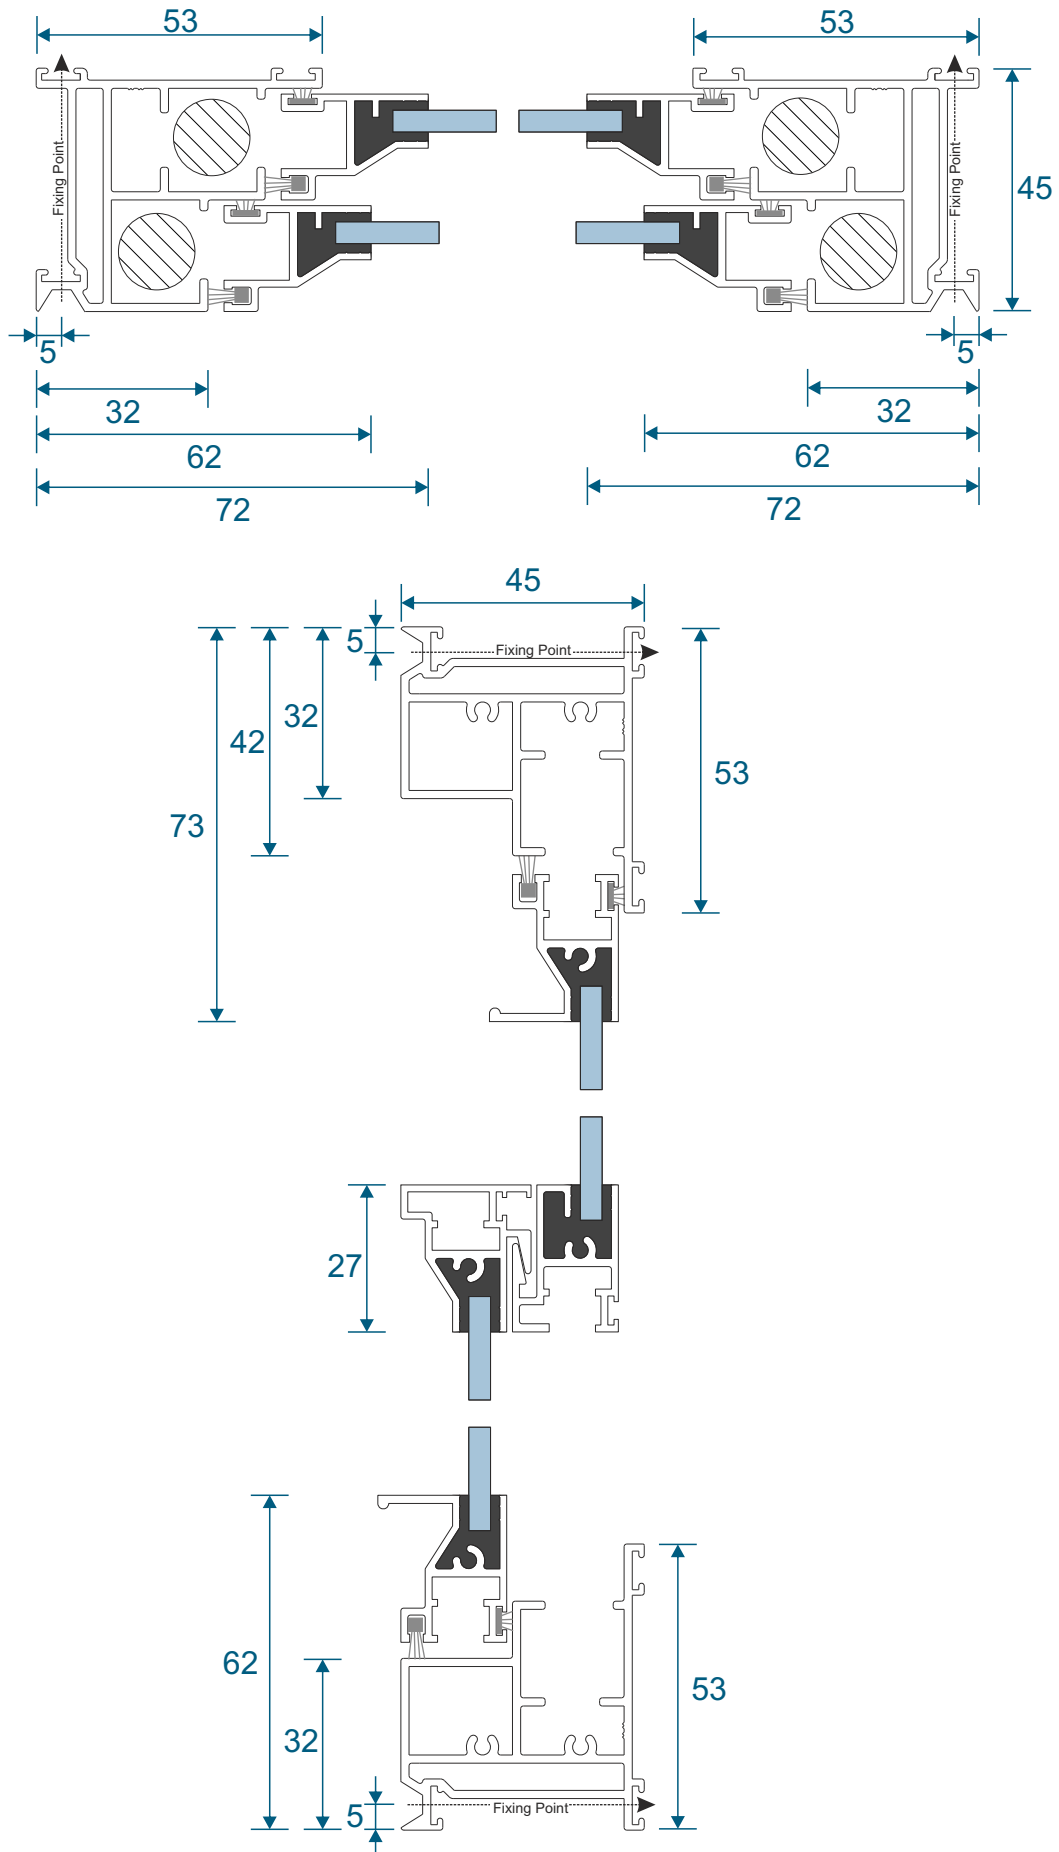

Balanced Tilt Back Vertical Slider

Face Fix