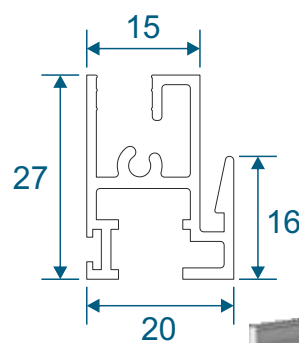

SG42 - Face Fix Sides

SG41 - Reveal Fix Top / Bottom

SG43 - Reveal Fix Sides

Outer Frames - Tilt Back

SG44 - Face Fix Top / Bottom

SG46 - Face Fix Sides

SG45 - Reveal Fix Top / Bottom

SG47 - Reveal Fix Sides

Panel Parts

SG64 - Sides / Top Bar

SG62 - Interlock

SG61 - Handle Interlock

SG63 - Extended Panel

SG87 - Outer Frame Bottom

SG77 - Panel Sides (TB)

SG78 - Top & Bottom (TB)

SG79 - Interlock (TB)

SG80 - Interlock (TB)

Non-Balanced Vertical Slider

Face Fix

Reveal Fix

Balanced Vertical Slider

Face Fix

Reveal Fix