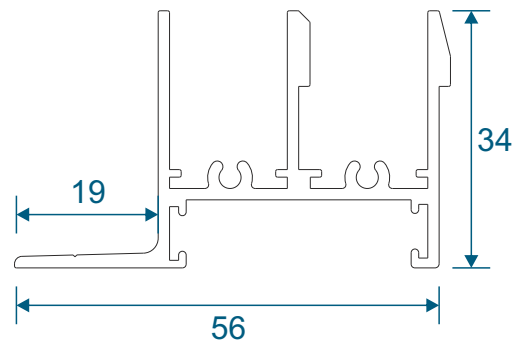

Vertical Slider Secondary

Slim Line Equal Leg Section Guide

Non-Balanced, Balanced & Balanced Tilt Back

DURATION
WINDOWS

Contents

Parts

Outer Frames - Balanced & Non-Balanced	3
Outer Frames - Tilt Back	4
Panels Parts - All Three Systems	5

Sections

Non-Balanced V/S - Face & Reveal Fixed	6
Balanced V/S - Face & Reveal Fixed	7
Tilt Back V/S - Face Fixed	8
Tilt Back V/S - Reveal Fixed	9

Outer Frames - Balanced & Non Balanced

SG40 - Face Fix Top / Bottom

SG42 - Face Fix Sides

SG41 - Reveal Fix Top / Bottom

SG43 - Reveal Fix Sides

Outer Frames - Tilt Back

SG44 - Face Fix Top / Bottom

SG46 - Face Fix Sides

SG45 - Reveal Fix Top / Bottom

SG47 - Reveal Fix Sides