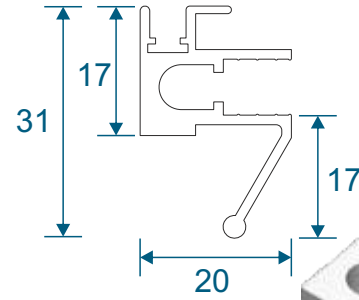

SG42 - Face Fix Sides

SG41 - Reveal Fix Top / Bottom

SG43 - Reveal Fix Sides

Outer Frames - Tilt Back

SG44 - Face Fix Top / Bottom

SG46 - Face Fix Sides

SG45 - Reveal Fix Top / Bottom

SG47 - Reveal Fix Sides

Panel Parts

SG64 - Sides / Top Bar

SG62 - Interlock

SG61 - Handle Interlock

SG63 - Extended Panel

SG87 - Outer Frame Bottom

SG77 - Panel Sides (TB)

SG78 - Top & Bottom (TB)

SG79 - Interlock (TB)

SG80 - Interlock (TB)

Non-Balanced Vertical Slider

Face Fix

Reveal Fix

Balanced Vertical Slider

Face Fix

Reveal Fix