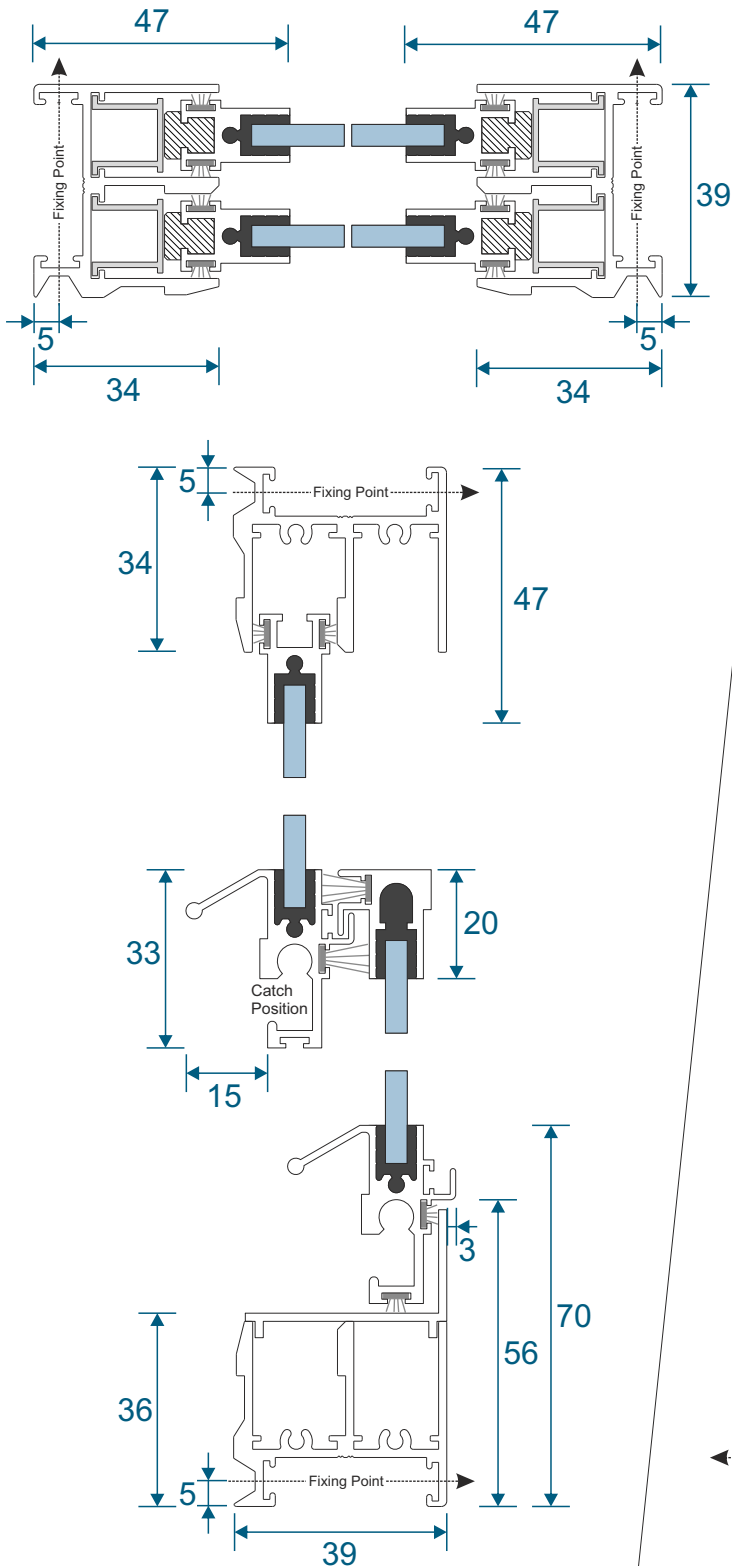

Panel Parts

SG64 - Sides / Top Bar

SG62 - Interlock

SG61 - Handle Interlock

SG63 - Extended Panel

SG87 - Outer Frame Bottom

SG77 - Panel Sides (TB)

SG78 - Top & Bottom (TB)

SG79 - Interlock (TB)

SG80 - Interlock (TB)

Non-Balanced Vertical Slider

Face Fix

Reveal Fix

Balanced Vertical Slider

Face Fix

Reveal Fix