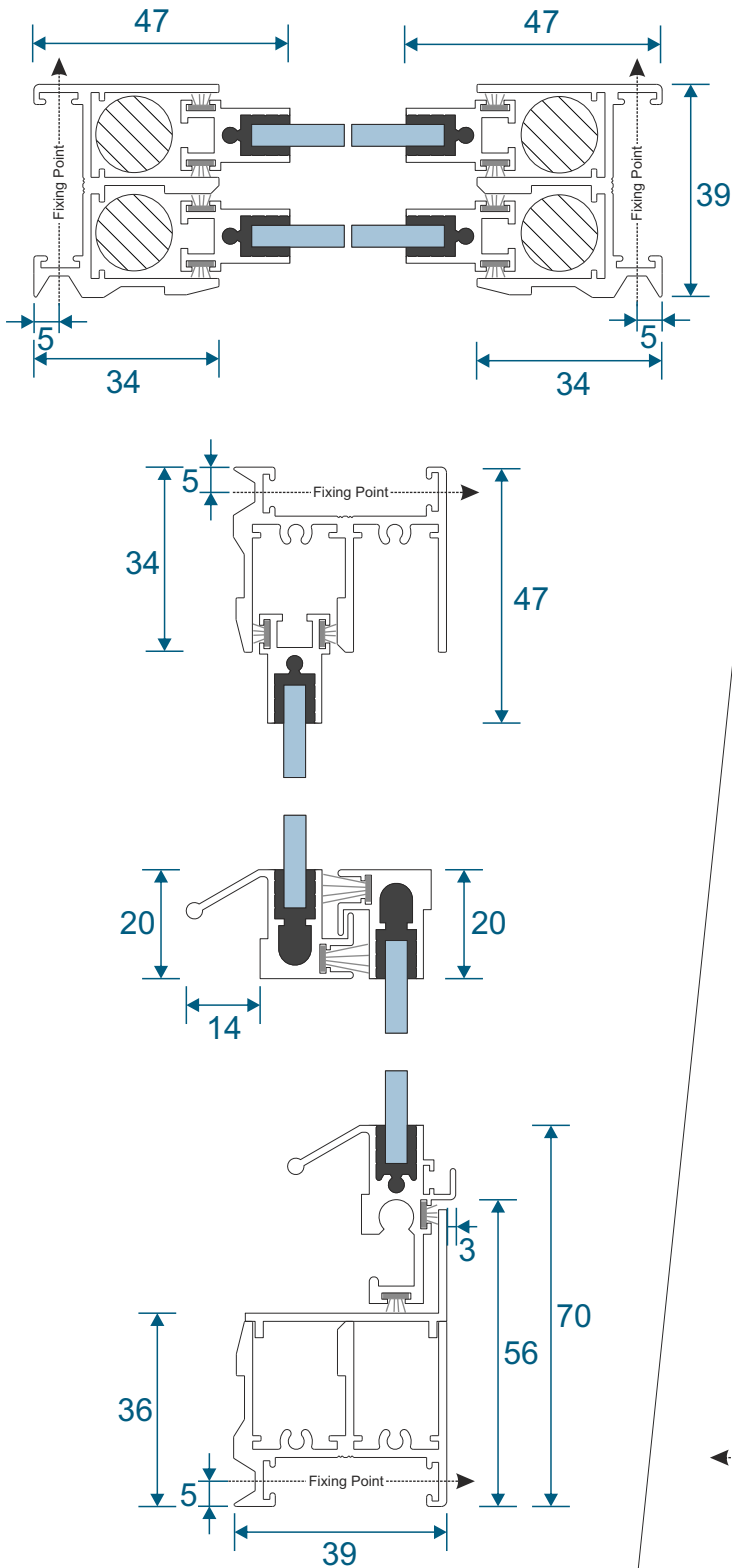

Panel Parts

SG64 - Sides / Top Bar

SG62 - Interlock

SG61 - Handle Interlock

SG63 - Extended Panel

SG87 - Outer Frame Bottom

SG77 - Panel Sides (TB)

SG78 - Top & Bottom (TB)

SG79 - Interlock (TB)

SG80 - Interlock (TB)

Non-Balanced Vertical Slider

Face Fix

Reveal Fix

Balanced Vertical Slider

Face Fix

Reveal Fix