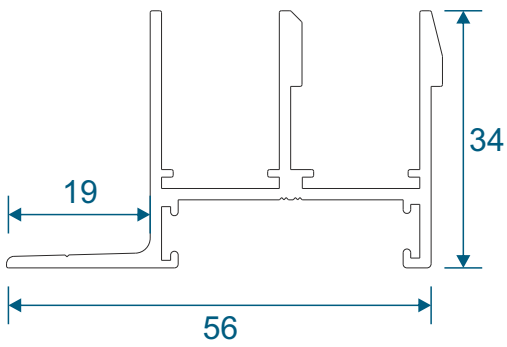

Vertical Slider Secondary

Slim Line Equal Leg Section Guide

Non-Balanced, Balanced & Balanced Tilt Back

DURATION
WINDOWS

Contents

Parts

Outer Frames - Balanced & Non-Balanced	3
Outer Frames - Tilt Back	4
Panels Parts - All Three Systems	5

Sections

Non-Balanced V/S - Face & Reveal Fixed	6
Balanced V/S - Face & Reveal Fixed	7
Tilt Back V/S - Face Fixed	8
Tilt Back V/S - Reveal Fixed	9

Outer Frames - Balanced & Non Balanced

SG40 - Face Fix Top / Bottom

SG42 - Face Fix Sides

SG41 - Reveal Fix Top / Bottom

SG43 - Reveal Fix Sides

Outer Frames - Tilt Back

SG44 - Face Fix Top / Bottom

SG46 - Face Fix Sides

SG45 - Reveal Fix Top / Bottom

SG47 - Reveal Fix Sides

Panel Parts

SG64 - Sides / Top Bar

SG62 - Interlock

SG61 - Handle Interlock

SG63 - Extended Panel

SG87 - Outer Frame Bottom

SG77 - Panel Sides (TB)

SG78 - Top & Bottom (TB)