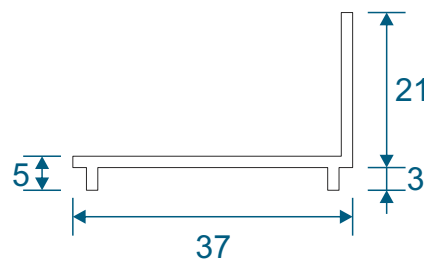

SG42 - Face Fix Sides

SG41 - Reveal Fix Top / Bottom

SG43 - Reveal Fix Sides

Outer Frames - Tilt Back

SG44 - Face Fix Top / Bottom

SG46 - Face Fix Sides

SG45 - Reveal Fix Top / Bottom

SG47 - Reveal Fix Sides

Panel Parts

SG64 - Sides / Top Bar

SG62 - Interlock

SG61 - Handle Interlock

SG63 - Extended Panel

SG87 - Outer Frame Bottom

SG77 - Panel Sides (TB)

SG78 - Top & Bottom (TB)

SG79 - Interlock (TB)

SG80 - Interlock (TB)

Non-Balanced Vertical Slider

Face Fix

Reveal Fix

Balanced Vertical Slider

Face Fix

Reveal Fix