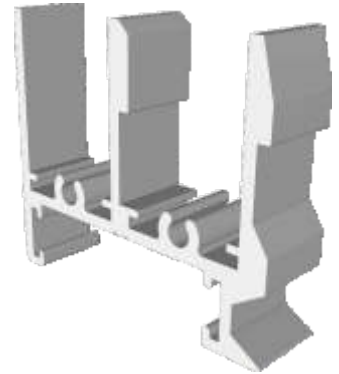

Vertical Slider Secondary

Slim Line Equal Leg Section Guide

Non-Balanced, Balanced & Balanced Tilt Back

DURATION
WINDOWS

Contents

Parts

Outer Frames - Balanced & Non-Balanced	3
Outer Frames - Tilt Back	4
Panels Parts - All Three Systems	5

Sections

Non-Balanced V/S - Face & Reveal Fixed	6
Balanced V/S - Face & Reveal Fixed	7
Tilt Back V/S - Face Fixed	8
Tilt Back V/S - Reveal Fixed	9

Outer Frames - Balanced & Non Balanced

SG40 - Face Fix Top / Bottom

SG42 - Face Fix Sides

SG41 - Reveal Fix Top / Bottom

SG43 - Reveal Fix Sides

Outer Frames - Tilt Back

SG44 - Face Fix Top / Bottom

SG46 - Face Fix Sides

SG45 - Reveal Fix Top / Bottom

SG47 - Reveal Fix Sides

Panel Parts

SG64 - Sides / Top Bar

SG62 - Interlock

SG61 - Handle Interlock

SG63 - Extended Panel

SG87 - Outer Frame Bottom

SG77 - Panel Sides (TB)

SG78 - Top & Bottom (TB)