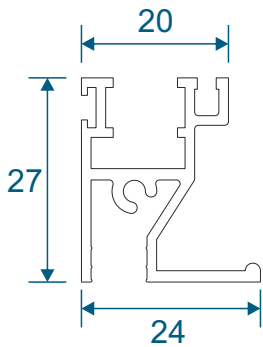

SG42 - Face Fix Sides

SG41 - Reveal Fix Top / Bottom

SG43 - Reveal Fix Sides

Outer Frames - Tilt Back

SG44 - Face Fix Top / Bottom

SG46 - Face Fix Sides

SG45 - Reveal Fix Top / Bottom

SG47 - Reveal Fix Sides

Panel Parts

SG64 - Sides / Top Bar

SG62 - Interlock

SG61 - Handle Interlock

SG63 - Extended Panel

SG87 - Outer Frame Bottom

SG77 - Panel Sides (TB)

SG78 - Top & Bottom (TB)

SG79 - Interlock (TB)

SG80 - Interlock (TB)

Non-Balanced Vertical Slider

Face Fix

Reveal Fix

Balanced Vertical Slider

Face Fix

Reveal Fix

Balanced Tilt Back Vertical Slider

Face Fix

Balanced Tilt Back Vertical Slider

Reveal Fix

Main Office & Factory

Units 4-5, t: 01268 681612 (20 lines)
Charfleets Road, f: 01268 510058
Canvey Island, e: sales@duration.co.uk
Essex. SS8 0PQ w: www.duration.co.uk