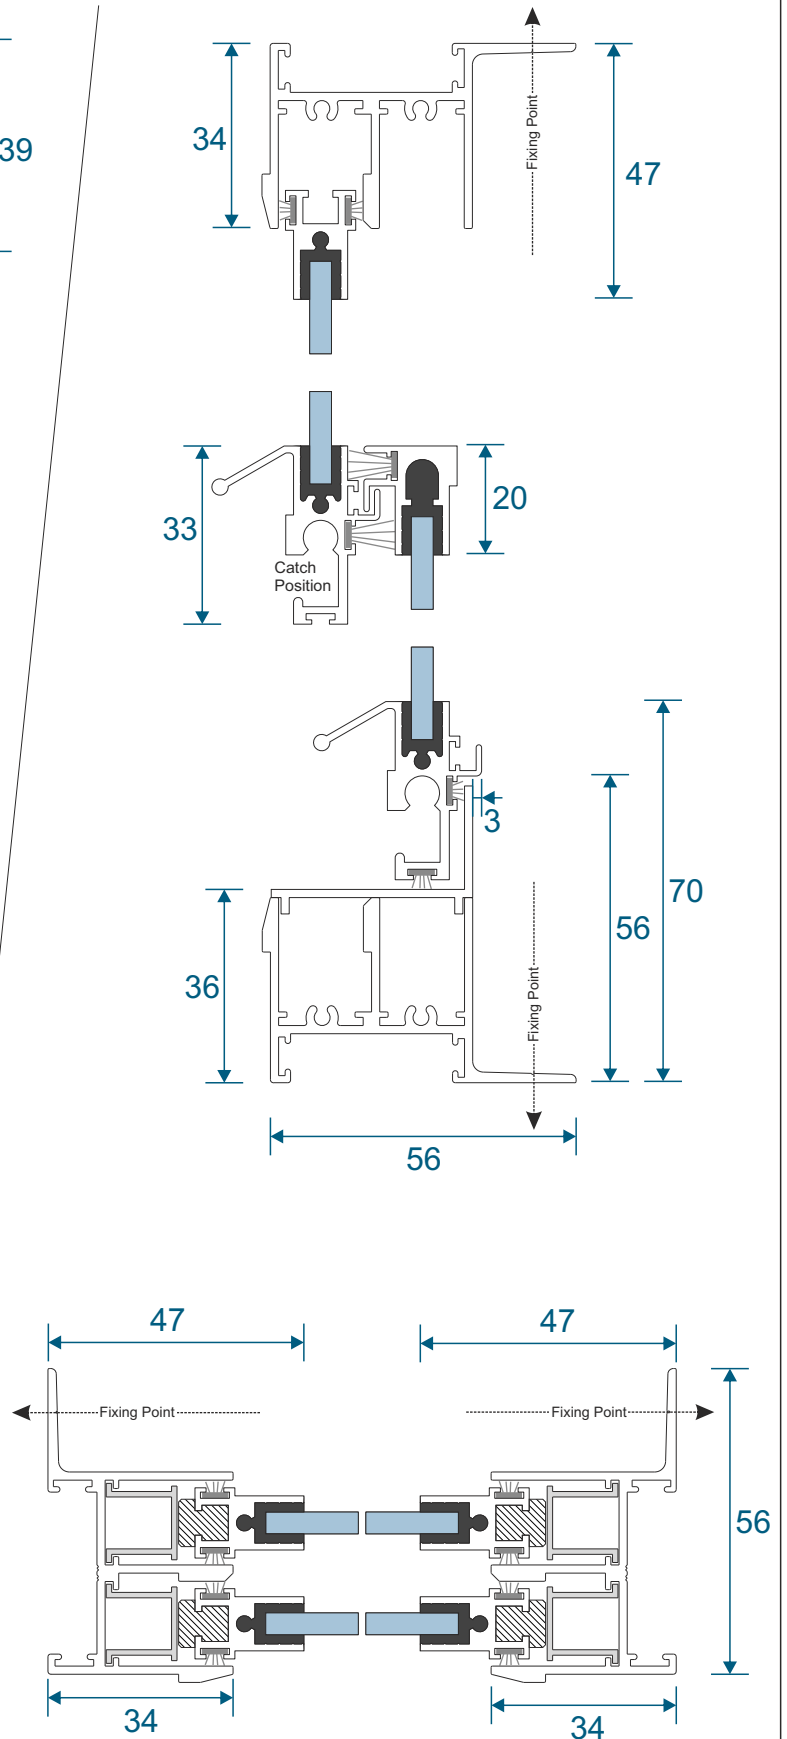

SG42 - Face Fix Sides

SG41 - Reveal Fix Top / Bottom

SG43 - Reveal Fix Sides

Outer Frames - Tilt Back

SG44 - Face Fix Top / Bottom

SG46 - Face Fix Sides

SG45 - Reveal Fix Top / Bottom

SG47 - Reveal Fix Sides

Panel Parts

SG64 - Sides / Top Bar

SG62 - Interlock

SG61 - Handle Interlock

SG63 - Extended Panel

SG87 - Outer Frame Bottom

SG77 - Panel Sides (TB)

SG78 - Top & Bottom (TB)

SG79 - Interlock (TB)

SG80 - Interlock (TB)

Non-Balanced Vertical Slider

Face Fix

Reveal Fix

Balanced Vertical Slider

Face Fix

Reveal Fix