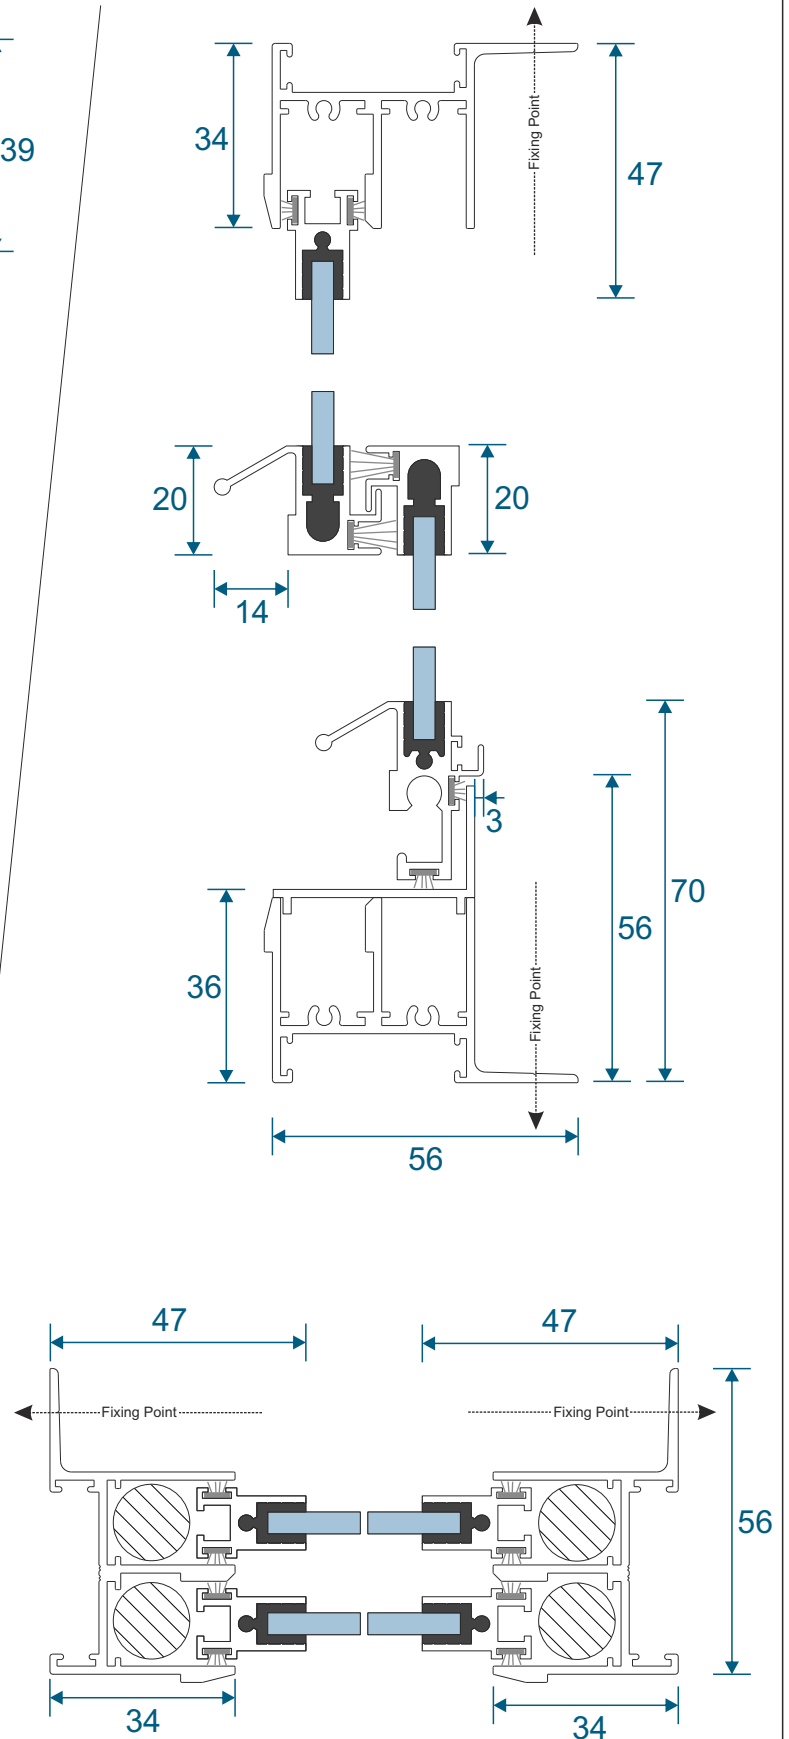

SG42 - Face Fix Sides

SG41 - Reveal Fix Top / Bottom

SG43 - Reveal Fix Sides

Outer Frames - Tilt Back

SG44 - Face Fix Top / Bottom

SG46 - Face Fix Sides

SG45 - Reveal Fix Top / Bottom

SG47 - Reveal Fix Sides

Panel Parts

SG64 - Sides / Top Bar

SG62 - Interlock

SG61 - Handle Interlock

SG63 - Extended Panel

SG87 - Outer Frame Bottom

SG77 - Panel Sides (TB)

SG78 - Top & Bottom (TB)

SG79 - Interlock (TB)

SG80 - Interlock (TB)

Non-Balanced Vertical Slider

Face Fix

Reveal Fix

Balanced Vertical Slider

Face Fix

Reveal Fix