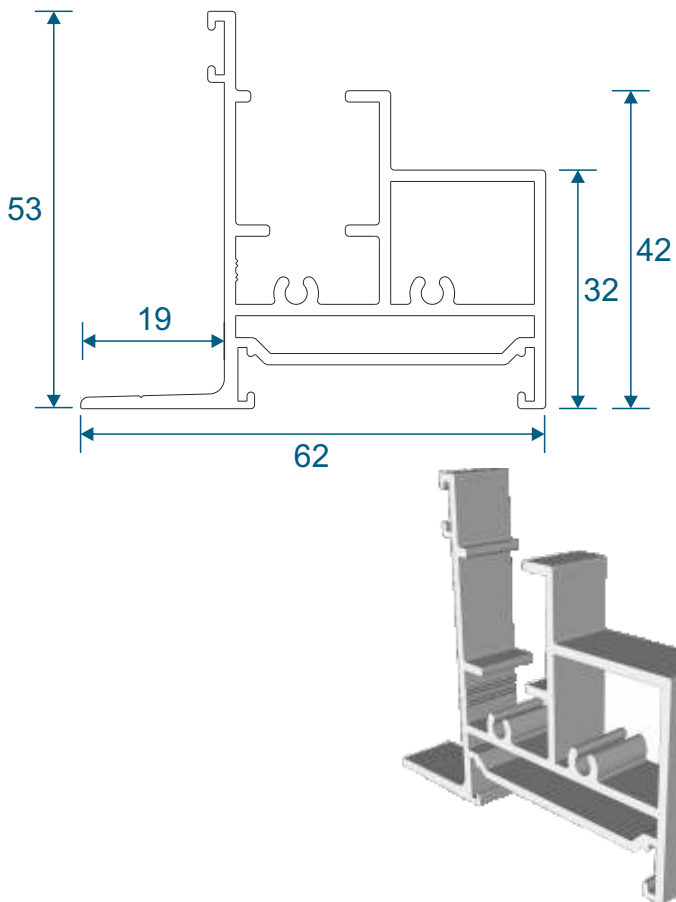

Sections

Non-Balanced V/S - Face & Reveal Fixed	6
Balanced V/S - Face & Reveal Fixed	7
Tilt Back V/S - Face Fixed	8
Tilt Back V/S - Reveal Fixed	9

Outer Frames - Balanced & Non Balanced

SG40 - Face Fix Top / Bottom

SG42 - Face Fix Sides

SG41 - Reveal Fix Top / Bottom

SG43 - Reveal Fix Sides

Outer Frames - Tilt Back

SG44 - Face Fix Top / Bottom

SG46 - Face Fix Sides

SG45 - Reveal Fix Top / Bottom

SG47 - Reveal Fix Sides

Panel Parts

SG64 - Sides / Top Bar

SG62 - Interlock

SG61 - Handle Interlock

SG63 - Extended Panel

SG87 - Outer Frame Bottom

SG77 - Panel Sides (TB)

SG78 - Top & Bottom (TB)

SG79 - Interlock (TB)

SG80 - Interlock (TB)

Non-Balanced Vertical Slider

Face Fix

Reveal Fix

Balanced Vertical Slider

Face Fix

Reveal Fix