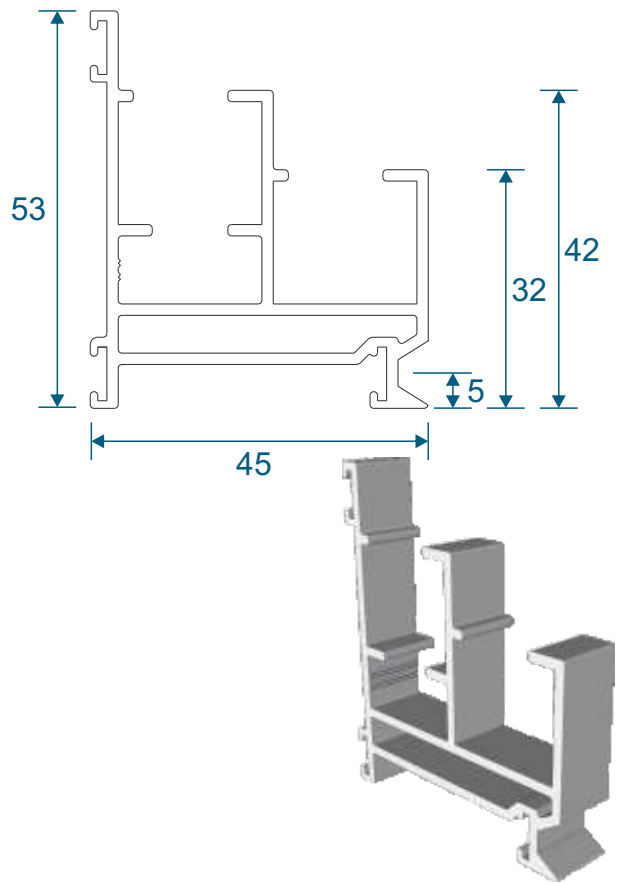

Sections

Non-Balanced V/S - Face & Reveal Fixed	6
Balanced V/S - Face & Reveal Fixed	7
Tilt Back V/S - Face Fixed	8
Tilt Back V/S - Reveal Fixed	9

Outer Frames - Balanced & Non Balanced

SG40 - Face Fix Top / Bottom

SG42 - Face Fix Sides

SG41 - Reveal Fix Top / Bottom

SG43 - Reveal Fix Sides

Outer Frames - Tilt Back

SG44 - Face Fix Top / Bottom

SG46 - Face Fix Sides

SG45 - Reveal Fix Top / Bottom

SG47 - Reveal Fix Sides

Panel Parts

SG64 - Sides / Top Bar

SG62 - Interlock

SG61 - Handle Interlock

SG63 - Extended Panel

SG87 - Outer Frame Bottom

SG77 - Panel Sides (TB)

SG78 - Top & Bottom (TB)

SG79 - Interlock (TB)

SG80 - Interlock (TB)

Non-Balanced Vertical Slider

Face Fix

Reveal Fix

Balanced Vertical Slider

Face Fix

Reveal Fix