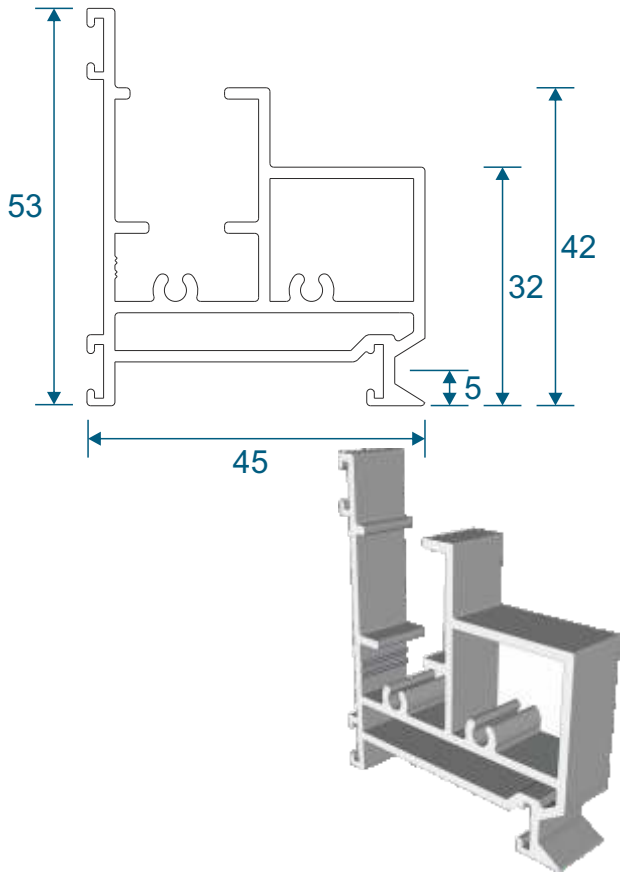

SG42 - Face Fix Sides

SG41 - Reveal Fix Top / Bottom

SG43 - Reveal Fix Sides

Outer Frames - Tilt Back

SG44 - Face Fix Top / Bottom

SG46 - Face Fix Sides

SG45 - Reveal Fix Top / Bottom

SG47 - Reveal Fix Sides

Panel Parts

SG64 - Sides / Top Bar

SG62 - Interlock

SG61 - Handle Interlock

SG63 - Extended Panel

SG87 - Outer Frame Bottom

SG77 - Panel Sides (TB)

SG78 - Top & Bottom (TB)

SG79 - Interlock (TB)

SG80 - Interlock (TB)

Non-Balanced Vertical Slider

Face Fix

Reveal Fix

Balanced Vertical Slider

Face Fix

Reveal Fix