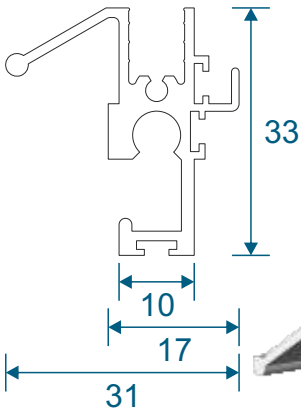

SG42 - Face Fix Sides

SG41 - Reveal Fix Top / Bottom

SG43 - Reveal Fix Sides

Outer Frames - Tilt Back

SG44 - Face Fix Top / Bottom

SG46 - Face Fix Sides

SG45 - Reveal Fix Top / Bottom

SG47 - Reveal Fix Sides

Panel Parts

SG64 - Sides / Top Bar

SG62 - Interlock

SG61 - Handle Interlock

SG63 - Extended Panel

SG87 - Outer Frame Bottom

SG77 - Panel Sides (TB)

SG78 - Top & Bottom (TB)

SG79 - Interlock (TB)

SG80 - Interlock (TB)

Non-Balanced Vertical Slider

Face Fix

Reveal Fix

Balanced Vertical Slider

Face Fix

Reveal Fix