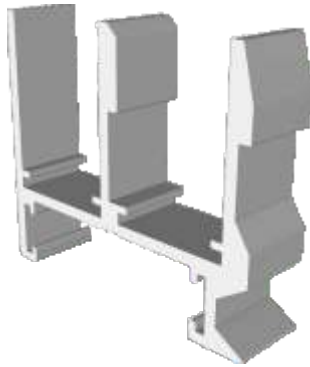

Vertical Slider Secondary

Slim Line Equal Leg Section Guide

Non-Balanced, Balanced & Balanced Tilt Back

DURATION
WINDOWS

Contents

Parts

Outer Frames - Balanced & Non-Balanced	3
Outer Frames - Tilt Back	4
Panels Parts - All Three Systems	5

Sections

Non-Balanced V/S - Face & Reveal Fixed	6
Balanced V/S - Face & Reveal Fixed	7
Tilt Back V/S - Face Fixed	8
Tilt Back V/S - Reveal Fixed	9

Outer Frames - Balanced & Non Balanced

SG40 - Face Fix Top / Bottom

SG42 - Face Fix Sides

SG41 - Reveal Fix Top / Bottom

SG43 - Reveal Fix Sides

Outer Frames - Tilt Back

SG44 - Face Fix Top / Bottom

SG46 - Face Fix Sides

SG45 - Reveal Fix Top / Bottom

SG47 - Reveal Fix Sides

Panel Parts

SG64 - Sides / Top Bar

SG62 - Interlock

SG61 - Handle Interlock

SG63 - Extended Panel

SG87 - Outer Frame Bottom

SG77 - Panel Sides (TB)

SG78 - Top & Bottom (TB)