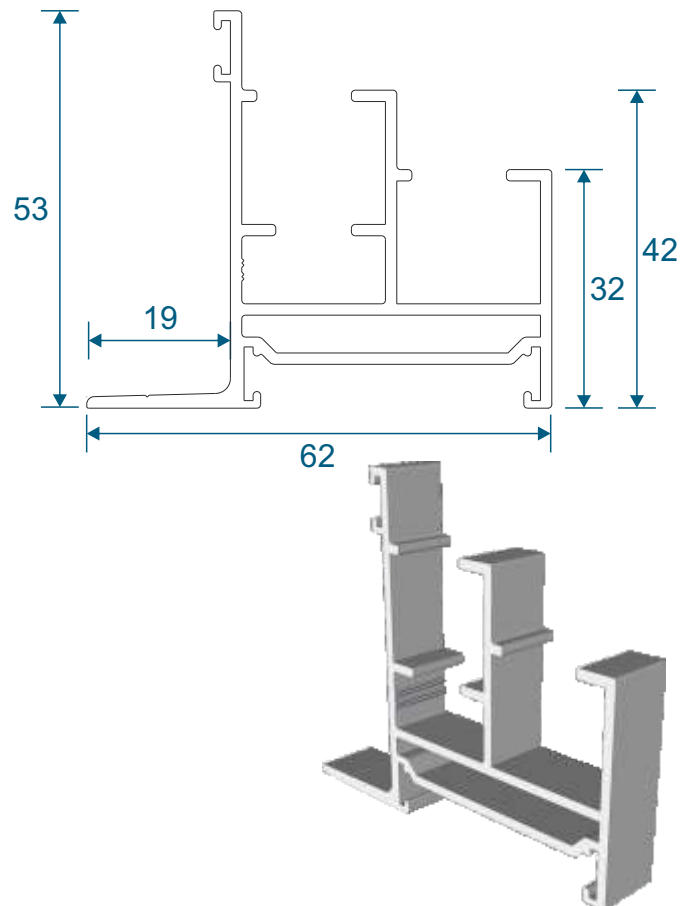

Sections

Non-Balanced V/S - Face & Reveal Fixed	6
Balanced V/S - Face & Reveal Fixed	7
Tilt Back V/S - Face Fixed	8
Tilt Back V/S - Reveal Fixed	9

Outer Frames - Balanced & Non Balanced

SG40 - Face Fix Top / Bottom

SG42 - Face Fix Sides

SG41 - Reveal Fix Top / Bottom

SG43 - Reveal Fix Sides

Outer Frames - Tilt Back

SG44 - Face Fix Top / Bottom

SG46 - Face Fix Sides

SG45 - Reveal Fix Top / Bottom

SG47 - Reveal Fix Sides

Panel Parts

SG64 - Sides / Top Bar

SG62 - Interlock

SG61 - Handle Interlock

SG63 - Extended Panel

SG87 - Outer Frame Bottom

SG77 - Panel Sides (TB)

SG78 - Top & Bottom (TB)

SG79 - Interlock (TB)

SG80 - Interlock (TB)

Non-Balanced Vertical Slider

Face Fix

Reveal Fix

Balanced Vertical Slider

Face Fix

Reveal Fix