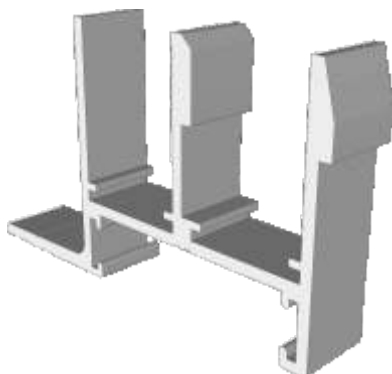

Vertical Slider Secondary

Slim Line Equal Leg Section Guide

Non-Balanced, Balanced & Balanced Tilt Back

DURATION
WINDOWS

Contents

Parts

Outer Frames - Balanced & Non-Balanced	3
Outer Frames - Tilt Back	4
Panels Parts - All Three Systems	5

Sections

Non-Balanced V/S - Face & Reveal Fixed	6
Balanced V/S - Face & Reveal Fixed	7
Tilt Back V/S - Face Fixed	8
Tilt Back V/S - Reveal Fixed	9

Outer Frames - Balanced & Non Balanced

SG40 - Face Fix Top / Bottom

SG42 - Face Fix Sides

SG41 - Reveal Fix Top / Bottom

SG43 - Reveal Fix Sides

Outer Frames - Tilt Back

SG44 - Face Fix Top / Bottom

SG46 - Face Fix Sides

SG45 - Reveal Fix Top / Bottom

SG47 - Reveal Fix Sides

Panel Parts

SG64 - Sides / Top Bar

SG62 - Interlock

SG61 - Handle Interlock

SG63 - Extended Panel

SG87 - Outer Frame Bottom

SG77 - Panel Sides (TB)

SG78 - Top & Bottom (TB)